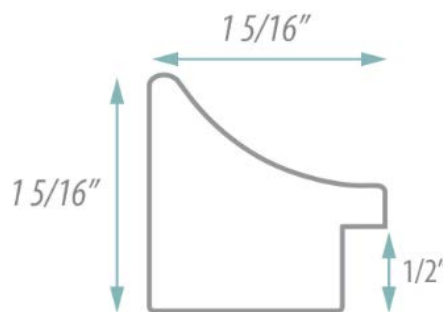

## SPECIFICATION SHEET

**FRAMED MIRROR MODEL#:**  
**FM 84133-15X40**

#### FEATURES:

- ONE 15X40" HIGH RESOLUTION SILVER PLATE GLASS MIRROR SIZE W/ DECORATIVE FRAME.
- "WALL HUGGER" HANGERS FOR MOUNTING INCLUDED.
- STANDARD MOUNTING STYLE IS VERTICAL. FOR HORIZONTAL, PLEASE SPECIFY WHEN ORDERING.
- PACKED IN FOUR WALL (FOLDED DOUBLE WALL) CORRUGATION.
- STYLE: TRANSITIONAL
- COLOR: SILVER/PEWTER
- FINISH: METALLIC GREY

#### MIRROR FINISHES:

- FLAT POLISHED EDGE
- BEVELED EDGE

**OVERALL SIZE DIMENSION: 17 5/8" WIDE X 42 5/8" HIGH X 1" DEEP**